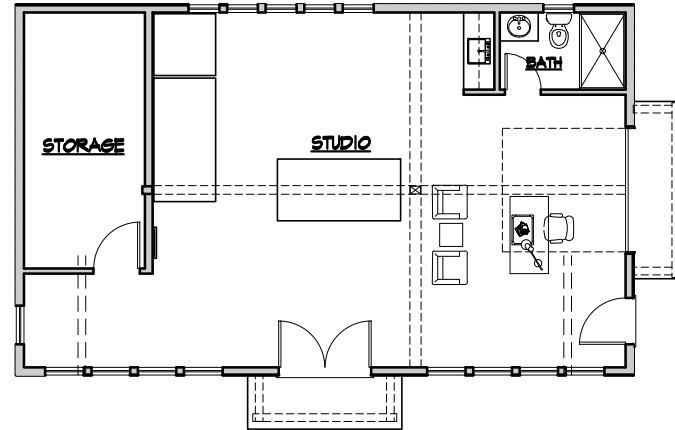

FRONT ELEVATION

RIGHT ELEVATION

MAIN FLOOR

LOFT FLOOR

**PNW DESIGN GROUP**

411 SWIFTWATER BLVD. SUITE 115  
CLE ELUM, WA 98922

T: 509.656.4710

JEFF@PNWDESIGNGROUP.COM

**STUDIO 960**

OVERALL DIMENSION  
40'-0" X 24'-0"  
MAIN FLOOR: 960 S.F.