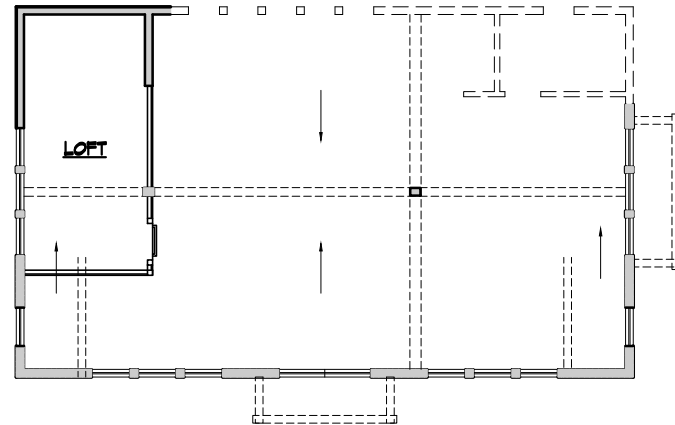

FRONT ELEVATION

RIGHT ELEVATION

MAIN FLOOR

LOFT FLOOR

**PNW DESIGN GROUP**

411 SWIFTWATER BLVD. SUITE 115  
CLE ELUM, WA 98922

T: 509.656.4710

JEFF@PNWDESIGNGROUP.COM

**STUDIO 960**

OVERALL DIMENSION  
40'-0" X 24'-0"  
MAIN FLOOR: 960 S.F.