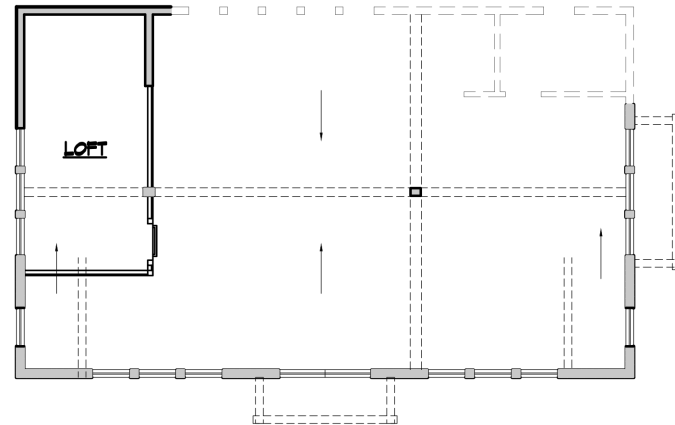

FRONT ELEVATION

RIGHT ELEVATION

MAIN FLOOR

LOFT FLOOR

PNW DESIGN GROUP

411 SWIFTWATER BLVD, SUITE 115
CLE ELUM, WA 98922

T: 509.656.4710

JEFF@PNWDESIGNGROUP.COM

STUDIO 960

OVERALL DIMENSION
40'-0" X 24'-0"
MAIN FLOOR: 960 S.F.