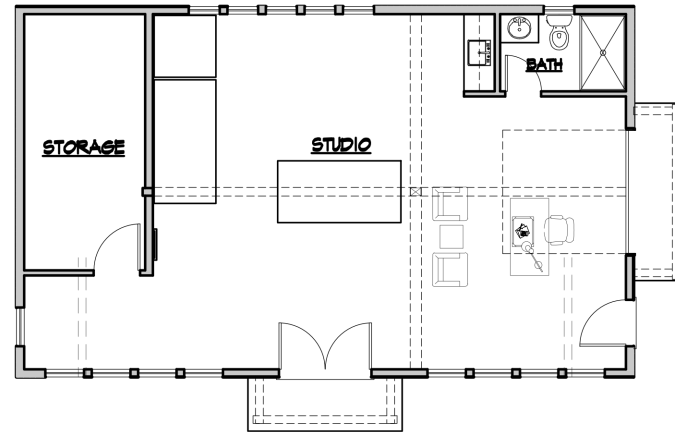

FRONT ELEVATION

RIGHT ELEVATION

MAIN FLOOR

LOFT FLOOR

PNW DESIGN GROUP

411 SWIFTWATER BLVD, SUITE 115
CLE ELUM, WA 98922

T: 509.656.4710

JEFF@PNWDESIGNGROUP.COM

STUDIO 960

OVERALL DIMENSION
40'-0" X 24'-0"
MAIN FLOOR: 960 S.F.